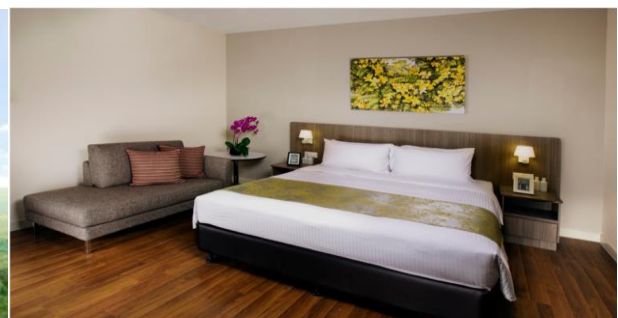

One Bedroom Premier	Adult			Child	
	Single	Twin	3rd Adult	With Bed	No Bed
Low (Sun - Thur)	305	229	205	179	135
Extension Per Person Per Night	150	75	55	55	10
Shoulder (Fri & Sat)/Sch Holiday	309	235	209	185	139
Extension Per Person Per Night	160	80	55	55	10
Peak	315	239	215	189	145
Extension Per Person Per Night	170	85	55	55	10

Two Bedroom Premier	Adult			Child	
	Twin	Triple	Quad	With Bed	No Bed
Low (Sun - Thur)	255	219	209	179	135
Extension Per ROOM Per Night		220		55	10
Shoulder (Fri & Sat)/Sch Holiday	259	225	215	185	139
Extension Per ROOM Per Night		225		55	10
Peak	265	229	219	189	145
Extension Per ROOM Per Night		230		55	10

School Holiday : Mar 14 - 22

Peak Season: Jan 1, 25-27

Package Include:

Tourcode: SmsMED1dTPSLC&WP

- ~ Two way coach transfer Singapore - Medini - Singapore
- ~ One night accommodation at Somerset Medini with Breakfast
- ~ **1 Day combo pass** to LEGOLAND Theme Park and Sealife
- ~ **1 Day pass** to LEGOLAND Water Park
- ~ Coach Insurance

Update by LC on 06 Nov 2019

Please assemble 30 Minutes before coach departure

Coach Itinerary	Pick Up Point	All Season
Singapore - Somerset Medini	Singapore Flyer #01-06D	0900
Coach Itinerary	Drop Off Point	All Season
Somerset Medini - Singapore	Singapore Flyer #01-06D	1715*

*Peak Season Return timing 1845 (Please board coach at Legoland Theme Park Coach Bay)

Our Branches

- #B1-49 AMK Hub
- #01-08 Balestier Plaza
- #B1-59 Bukit Timah Plaza
- #04-06 Bukit Panjang Plaza
- #05-19 Causeway point

- #04-11 Century Square
- #04-04 Compass One
- #01-02 Geylang West CC
- #03-25D/E Jurong Point
- #04-14 Lot One