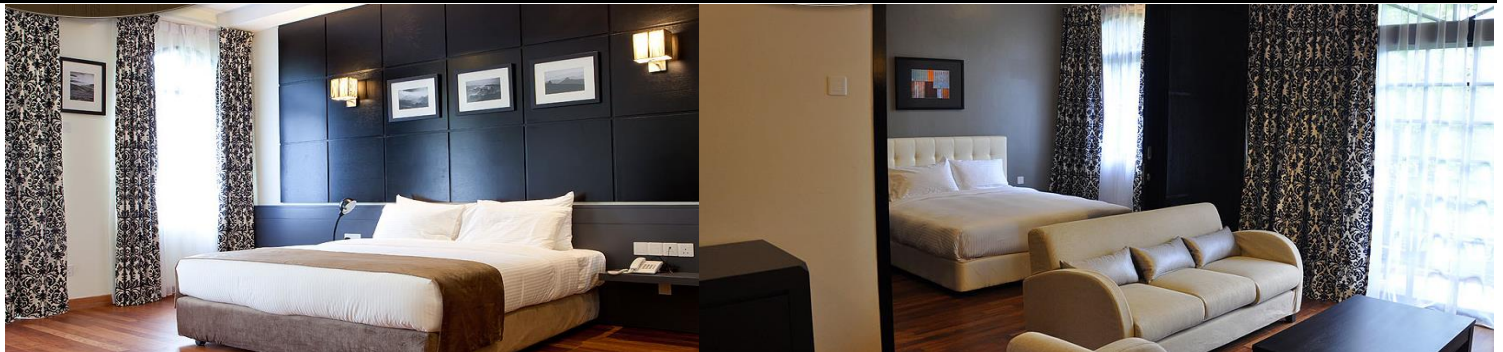

STRAWBERRY PARK RESORT

Valid from 01 Apr - 30 Jun 2020

Studio Room	Adult			Child		Extension		
	Single	Twin	3rd Adult	With Bed	No Bed	Sgl / Twn	Extra Bed	CNB
Sun - Thur	185.00	139.00	149.00	145.00	109.00	85.00	41.50	8.50
Fri & Sat / School Holidays	215.00	165.00	159.00	155.00	119.00	105.00		
Peak	239.00	179.00	169.00	165.00	129.00	115.00		
Super Peak	249.00	185.00	175.00	169.00	135.00	119.00		

Upgrade to Tioga Deluxe Suite - Top-up S$20 Per Room Per Night

Fresno Family Suite (2 Bedroom)	Adult			Child		Extension		
	Triple	Quad	5th Adult	With Bed	No Bed	Trp / Quad	Extra Bed	CNB
Sun - Thur	145.00	135.00	149.00	145.00	109.00	139.00	30.50	9.50
Fri & Sat / School Holidays	165.00	149.00	159.00	155.00	119.00	159.00		
Peak	179.00	165.00	169.00	165.00	129.00	169.00		
Super Peak	185.00	169.00	175.00	169.00	135.00	175.00		

School Holidays: 30 May - 28 Jun (Excluding Peak)

Peak: 30 May / 06 Jun | Super Peak: 01 - 02, 07 - 10, 23 - 26 May

Package Include:

Tour code: CAMFE

- ~ Two way coach transfer Singapore - Cameron Highlands - Singapore by SVIP 26 Seaters Coach
- ~ One night accommodation at Strawberry Park Resort Hotel Cameron Highlands
- ~ Hotel Buffet Breakfast

Package Exclude:

- ~ Tourism Tax: MYR10 per room per night(Pay upon check-in)

Update by JT, 05 Mar

Coach Schedule

Singapore - Cameron Highlands	2230HRS	Check in@Beach Road The Plaza, #B1-307/308/309 by 2200HRS (Beside 7-Eleven)
Cameron Highlands (Via KL) - Singapore	0915HRS	Assemble@Hotel Lobby 30 Minutes Before Departure

f wtstravel

@ wtstravelsg

@ wtstravel.com.sg

@ enquiries@wtstravel.com.sg

OUR OUTLETS:

NORTH: #B2-136/7 Northpoint City | #03-10 Sun Plaza | #05-19 Causeway Point

WEST: #04-14 Lot One | #04-06 Bukit Panjang Plaza | #03-25D/E Jurong Point | #B1-59 Bukit Timah Plaza

EAST: #04-04 Compass One | #B2-15 Waterway Point | #04-11 Century Square | #B1-38 Our Tampines Hub

CENTRAL: #B1-49 AMK Hub

CORPORATE ADDRESS: 29 First Lok Yang Road Singapore 629736

BOOK NOW:
6466 8558

WTstravel

Our Awards:

SINGAPORE
QUALITY CLASS
SERVICE

ENTERPRISE
50
ANNIVERSARY

A member of: