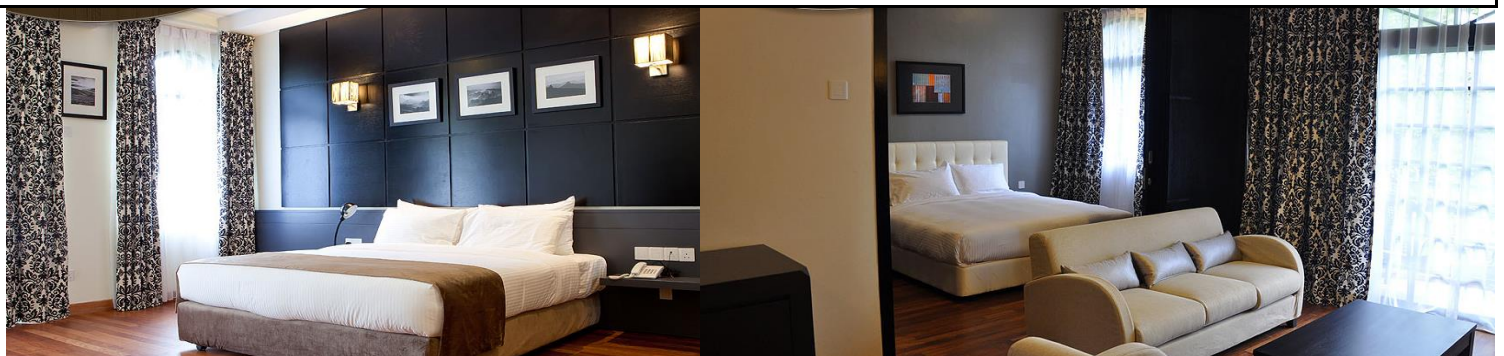

Package Exclude:

- ~ Tourism Tax: MYR10 per room per night(Pay upon check-in)

Update by JT, 06 Dec

Coach Schedule

Singapore - Cameron Highlands	2230HRS	Check in@Beach Road The Plaza, #B1-307/308/309 by 2200HRS (Beside 7-Eleven)
Cameron Highlands (Via KL) - Singapore	0915HRS	Assemble@Hotel Lobby 30 Minutes Before Departure

celebrating
30th
Anniversary

WTstravel

Our Branches

- #B1-49 AMK Hub
- #01-08 Balestier Plaza
- #B1-59 Bukit Timah Plaza
- #04-06 Bukit Panjang Plaza
- #05-19 Causeway point
- #04-11 Century Square
- #04-04 Compass One
- #03-25D/E Jurong Point
- #04-14 Lot One
- #B2-136/7 Northpoint City
- #B1-38 Our Tampines Hub
- #03-10 Sun Plaza
- #B2-15 Waterway Point

Booking Hotline: 6466 8558

A member of
NTAS
NATIONAL ASSOCIATION OF
TRAVEL AGENTS SINGAPORE

SERVICE CLASS

ENTERPRISE

www.wtstravel.com.sg

enquiries@wtstravel.com.sg

www.instagram.com/wtstravelsg

www.facebook.com/WTSTravel

WTSTravelSG