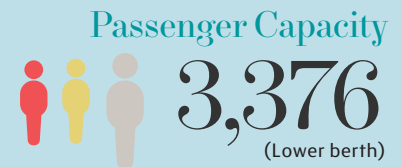

Award-winning – 2019-2020 Berlitz Cruising and Cruise Guide – Star Performer Top Ten Rating Large Resort Category
Brand New Fleet – Genting Dream and World Dream deliver a wide array of entertainment, international gourmet cuisine and attentive services
The Art of Luxury Cruising – “Luxury ship-within-a-ship” – The Palace offers a wide range of exclusive privileges, professional European-style butler service and luxury suites